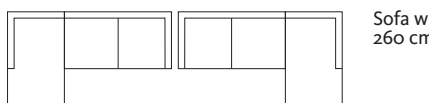

Model Lift · Design Jens Juul Eilersen

Arm height: 60 cm · Arm width: 9 cm · Total depth (frame): 90 cm · Seat height: 43 cm · Total height (frame): 71/82 cm

Sofa
150 x 90 cm

Sofa
180 x 90 cm

Sofa
210 x 90 cm

Sofa
240 x 90 cm

Closing section
140 x 90 cm

Closing section
170 x 90 cm

Sofa with chaiselong
230 cm x 150/90 cm

Sofa w
260 cm