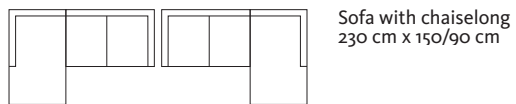

Model Lift · Design Jens Juul Eilersen

Arm height: 60 cm · Arm width: 9 cm · Total depth (frame): 90 cm · Seat height: 43 cm · Total height (frame): 71/82 cm

Sofa
150 x 90 cm

Sofa
180 x 90 cm

Sofa
210 x 90 cm

Sofa
240 x 90 cm

Closing section
140 x 90 cm

Closing section
170 x 90 cm

Sofa with chaiselong
230 cm x 150/90 cm

Sofa w
260 cm